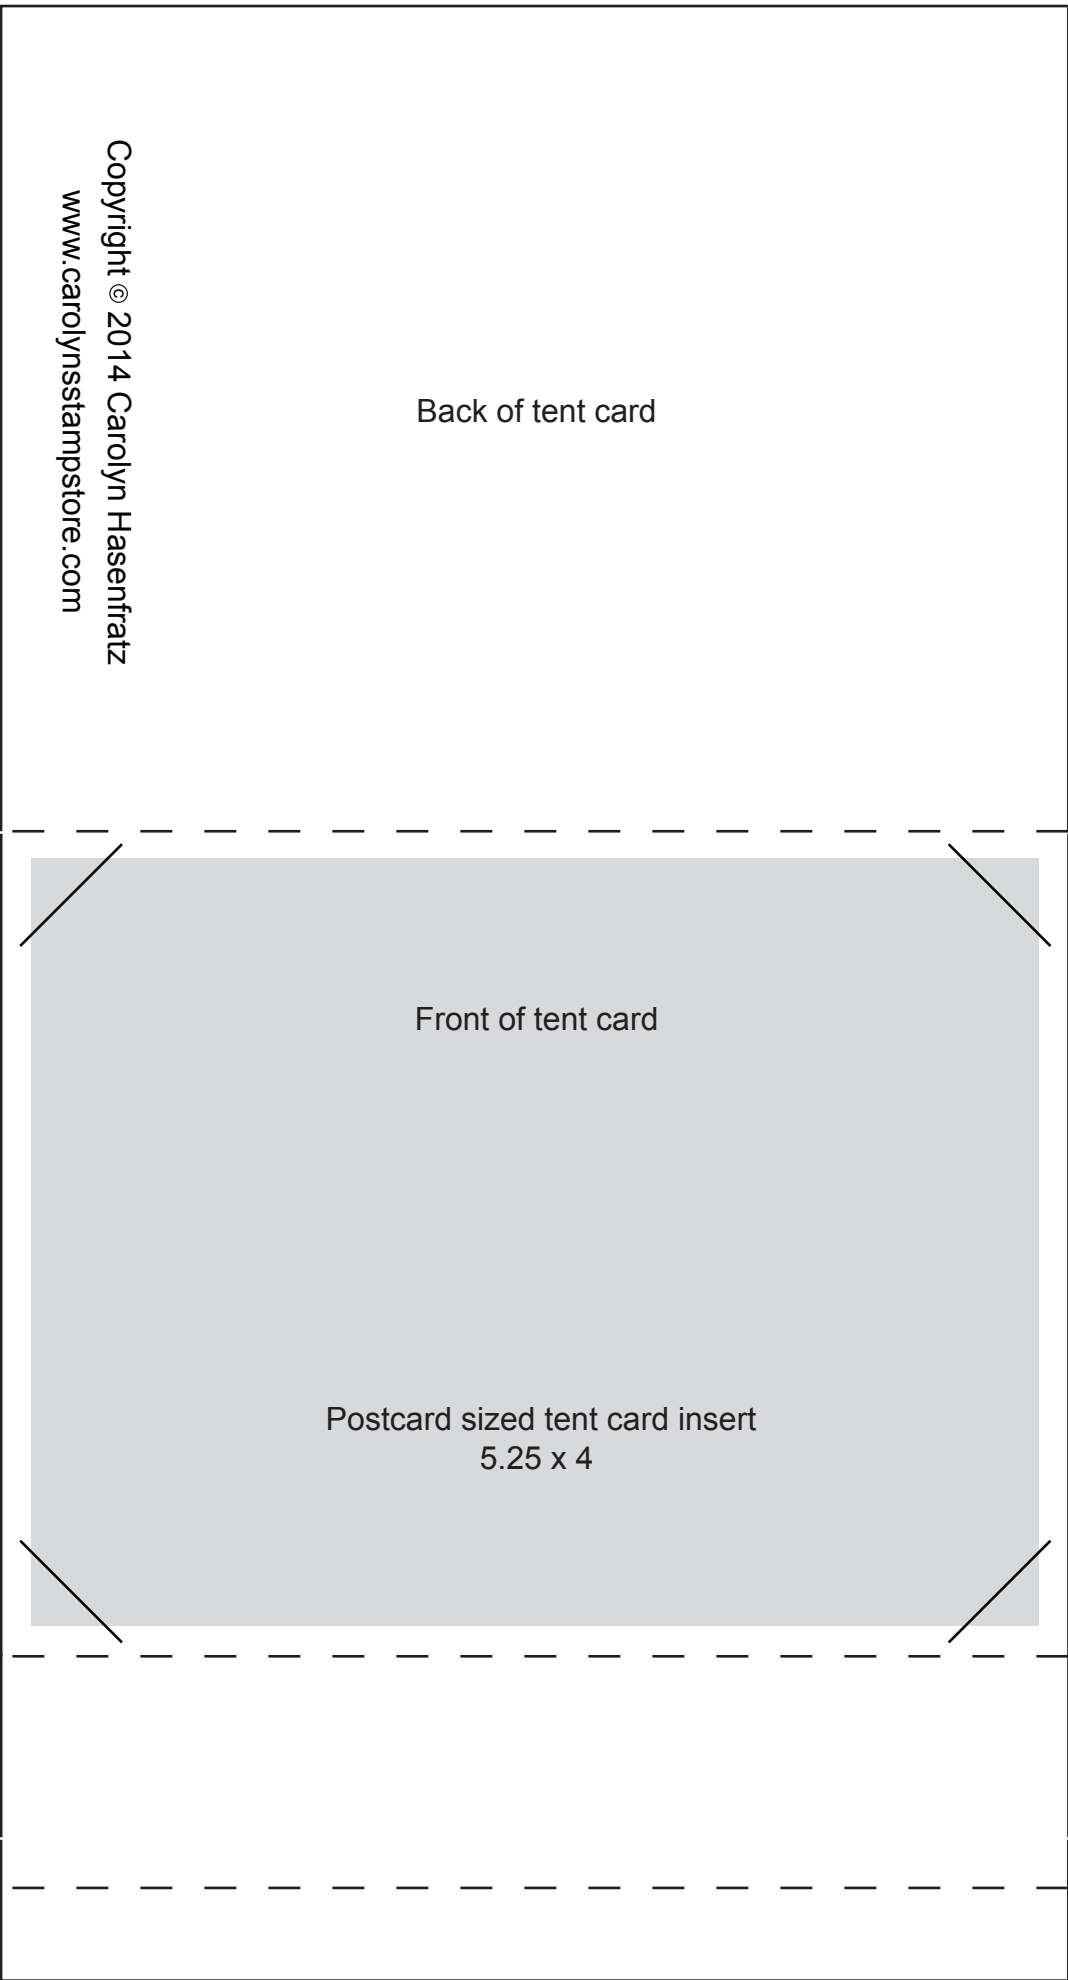

Tent card insert
3.5 x 3.75

Tent card insert
3.5 x 3.75

Tent card insert
3.5 x 3.75

Tent card insert
3.5 x 3.75

Copyright © 2014 Carolyn Hasenfratz
www.carolynsstampstore.com

Back of tent card

Front of tent card

Postcard sized tent card insert
5.25 x 4

Postcard sized tent card insert
5.25 x 4

Postcard sized tent card insert
5.25 x 4

Postcard sized tent card insert
5.25 x 4

Postcard sized tent card insert
5.25 x 4