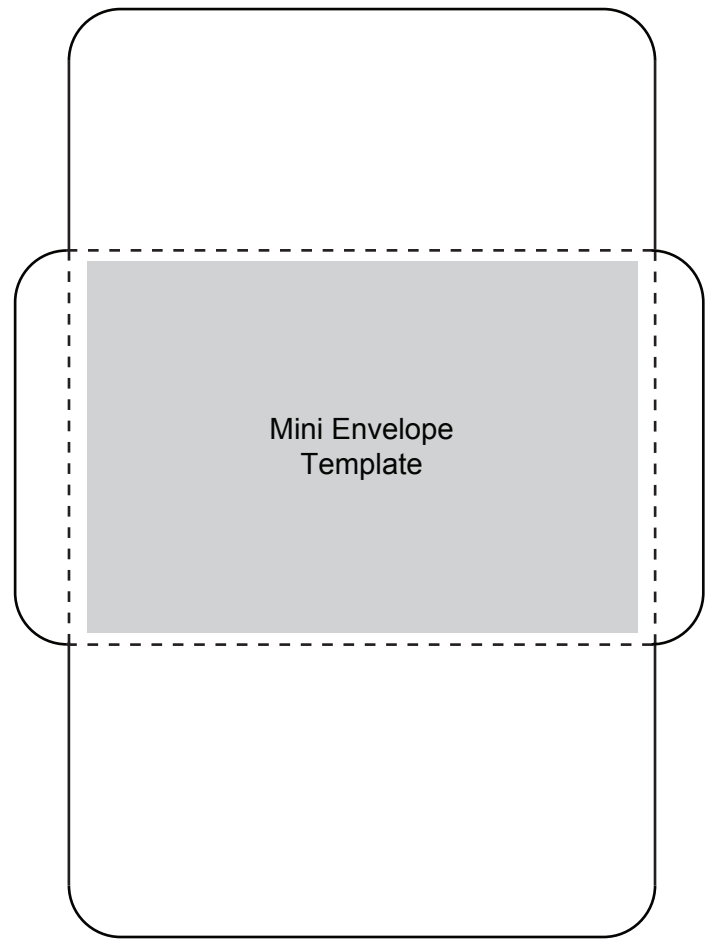

4.25" x 5.5"  
card front

Valentine Pocket Card Template  
Copyright © 2012 by Carolyn Hasenfratz  
[www.carolynsstampstore.com](http://www.carolynsstampstore.com)